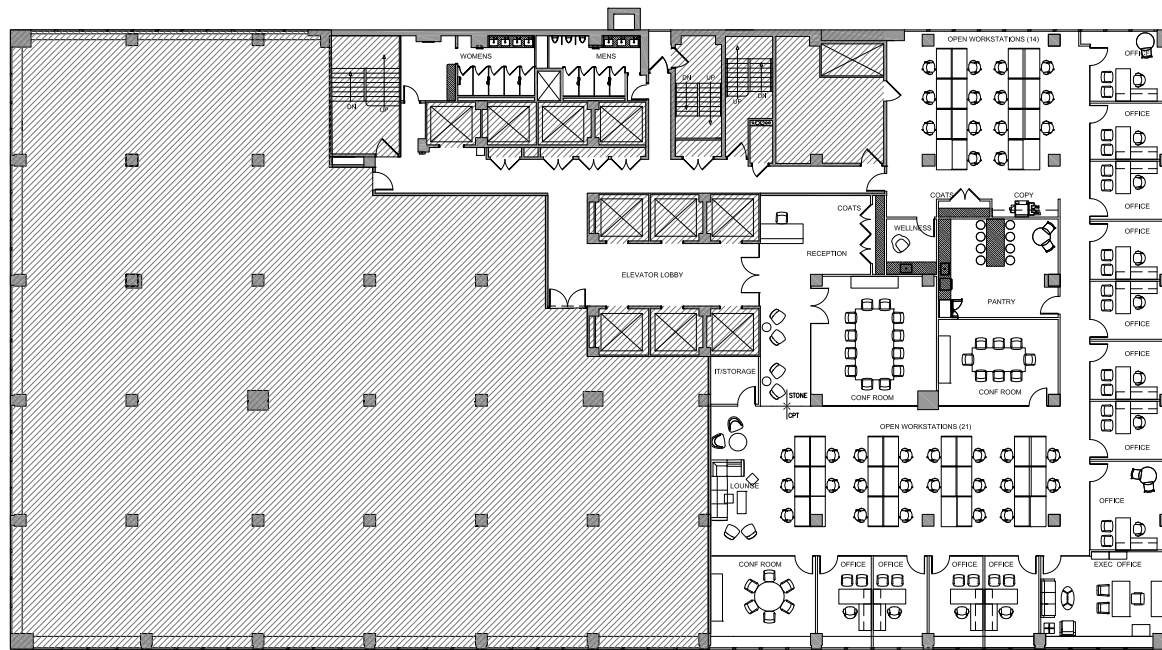

99 Park Avenue
New York, New York 10016

99

Partial 13th Floor 11,058 RSF Test Fit Option #1

LEGEND:

TYPE	QTY
OFFICES	
EXECUTIVE OFFICE	1
OFFICE	5
WORKSTATIONS	
BENCHING	38
COLLABORATION	
BOARD ROOM	1
LARGE CONFERENCE (10-14 PPL)	2
MEDIUM CONFERENCE (6-8 PPL)	--
SMALL CONFERENCE (4 PPL)	--
PHONE ROOM	2
BREAK OUT	1
LOUNGE	1
AMENITIES	
PANTRY	1
COFFEE BAR	--
SUPPORT & STORAGE	
RECEPTION	1
IT ROOM	1
ADA REST ROOM	--
WELLNESS ROOM	1
MAIL ROOM	--
COPY/PRINT STATION	1
COAT CLOSET	2
STORAGE ROOM	2
TOTAL	
HEAD COUNT	45
RSF	11,100 SF
SQUARE FOOT PER PERSON	246 SF

99

Partial 13th Floor 11,058 RSF Test Fit Option #2

LEGEND:

TYPE	QTY
OFFICES	
EXECUTIVE OFFICE	1
OFFICE	12
WORKSTATIONS	
BENCHING	35
COLLABORATION	
LARGE CONFERENCE (10-14 PPL)	1
MEDIUM CONFERENCE (6-8 PPL)	2
SMALL CONFERENCE (4 PPL)	--
PHONE ROOM	--
BREAK OUT	--
LOUNGE	1
AMENITIES	
PANTRY	1
COFFEE BAR	--
SUPPORT & STORAGE	
RECEPTION	1
IT ROOM	1
ADA REST ROOM	--
WELLNESS ROOM	1
MAIL ROOM	--
COPY/PRINT STATION	1
COAT CLOSET	2
STORAGE ROOM	1
TOTAL	
HEAD COUNT	49
RSF	11,100 SF
SQUARE FOOT PER PERSON	226 SF