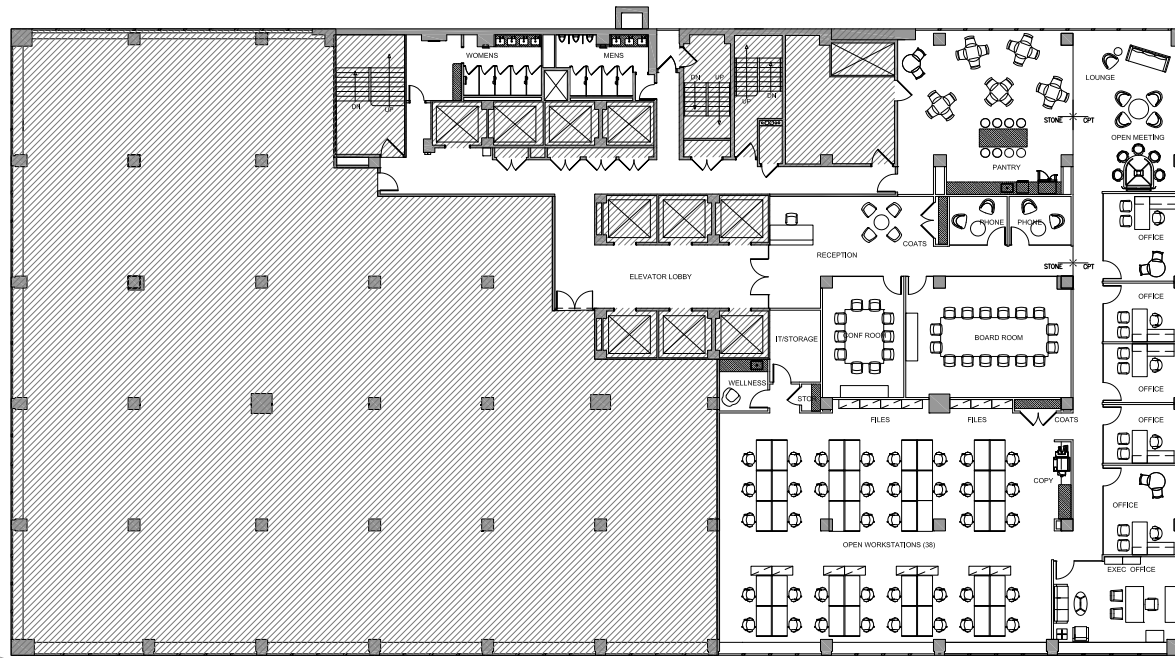

Partial 13th Floor
11,058 RSF
Core & Shell

PAUL GLICKMAN • 212.418.2646
Paul.Glickman@am.jll.com

DIANA BIASOTTI • 212.812.5751
Diana.Biasotti@am.jll.com

KRISTEN MORGAN • 212.812.6043
Kristen.Morgan@am.jll.com

99 Park Avenue
New York, New York 10016

99

Partial 13th Floor 11,058 RSF Test Fit Option #1

LEGEND:

TYPE	QTY
OFFICES	
EXECUTIVE OFFICE	1
OFFICE	5
WORKSTATIONS	
BENCHING	38
COLLABORATION	
BOARD ROOM	1
LARGE CONFERENCE (10-14 PPL)	2
MEDIUM CONFERENCE (6-8 PPL)	--
SMALL CONFERENCE (4 PPL)	--
PHONE ROOM	2
BREAK OUT	1
LOUNGE	1
AMENITIES	
PANTRY	1
COFFEE BAR	--
SUPPORT & STORAGE	
RECEPTION	1
IT ROOM	1
ADA REST ROOM	--
WELLNESS ROOM	1
MAIL ROOM	--
COPY/PRINT STATION	1
COAT CLOSET	2
STORAGE ROOM	2
TOTAL	
HEAD COUNT	45
RSF	11,100 SF
SQUARE FOOT PER PERSON	246 SF

99

Partial 13th Floor 11,058 RSF Test Fit Option #2

LEGEND:

TYPE	QTY
OFFICES	
EXECUTIVE OFFICE	1
OFFICE	12
WORKSTATIONS	
BENCHING	35
COLLABORATION	
LARGE CONFERENCE (10-14 PPL)	1
MEDIUM CONFERENCE (6-8 PPL)	2
SMALL CONFERENCE (4 PPL)	--
PHONE ROOM	--
BREAK OUT	--
LOUNGE	1
AMENITIES	
PANTRY	1
COFFEE BAR	--
SUPPORT & STORAGE	
RECEPTION	1
IT ROOM	1
ADA REST ROOM	--
WELLNESS ROOM	1
MAIL ROOM	--
COPY/PRINT STATION	1
COAT CLOSET	2
STORAGE ROOM	1
TOTAL	
HEAD COUNT	49
RSF	11,100 SF
SQUARE FOOT PER PERSON	226 SF