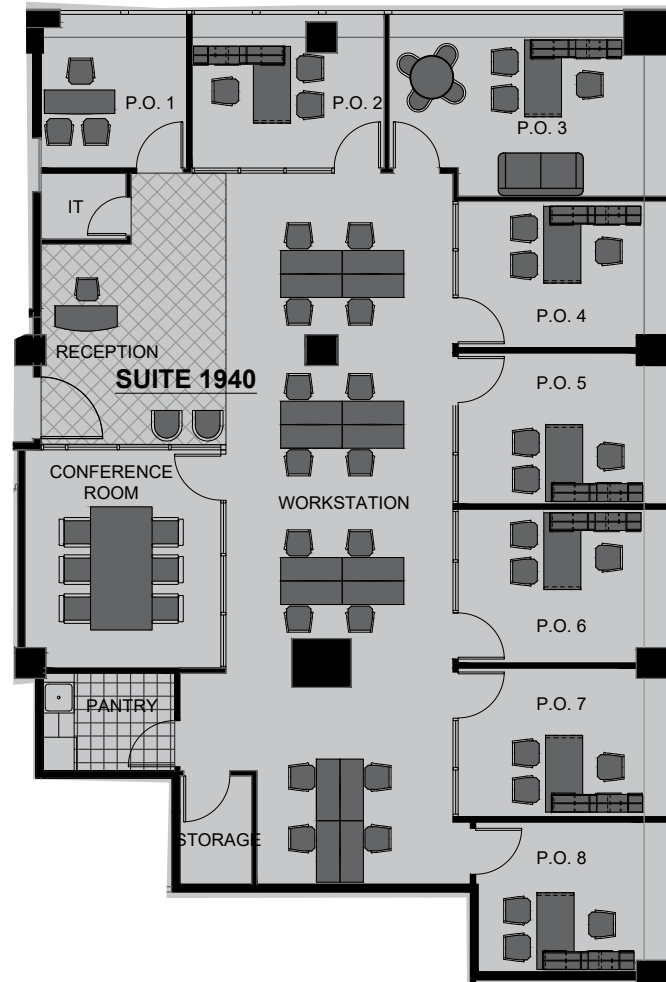

99

Partial 19th Floor
SUite 1940 - 3,752 RSF
Available 4/1/2021

PAUL GLICKMAN • 212.418.2646
Paul.Glickman@am.jll.com

DIANA BIASOTTI • 212.812.5751
Diana.Biasotti@am.jll.com

KRISTEN MORGAN • 212.812.6043
Kristen.Morgan@am.jll.com

HARRISON POTTER • 212.812.6558
Harrison.Potter@am.jll.com

EAST 39TH STREET

LEGEND	SUITE 1940 QUANTITY
TOTAL OFFICES	8
WORKSTATIONS	16
CONFERENCE	1
TOTAL WORKSPACES	25

99 Park Avenue
New York, New York 10016